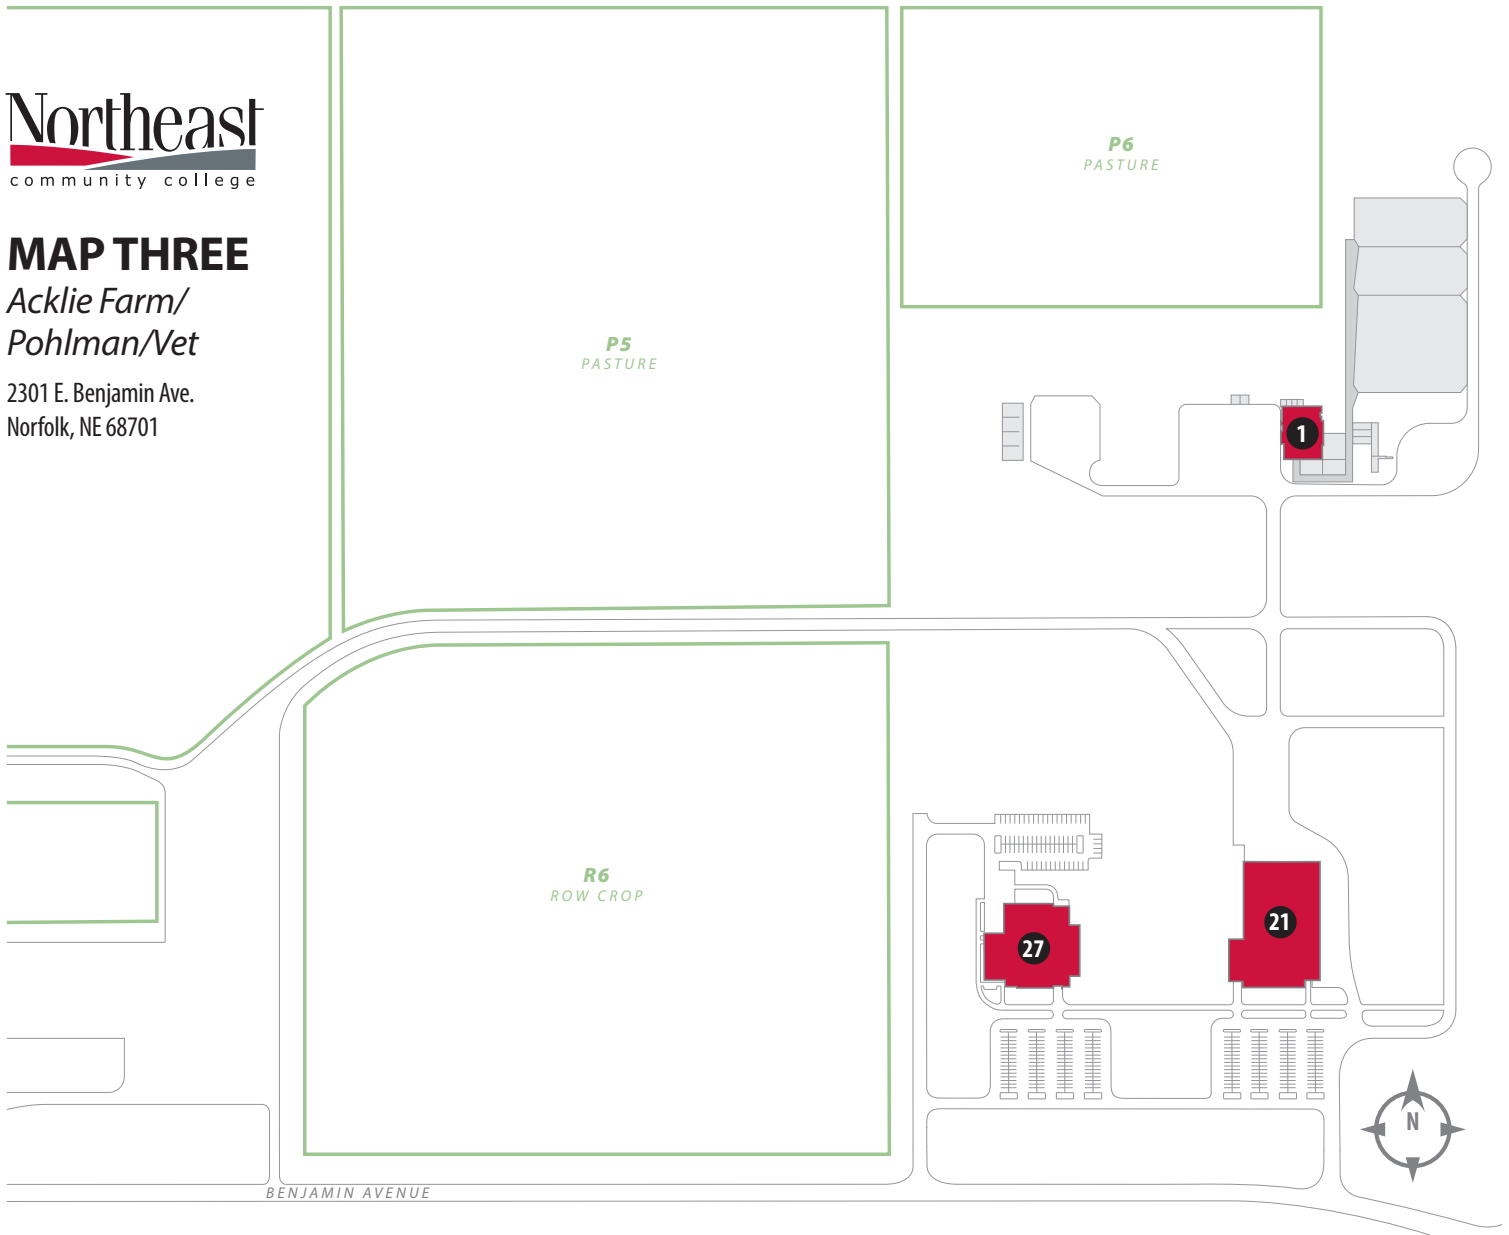

MAP THREE

*Acklie Farm/
Pohlman/Vet*

2301 E. Benjamin Ave.
Norfolk, NE 68701

- 1. Acklie Family College Farm (Map 3)
- 2. Agriculture/Allied Health
- 3. Apartment A
- 4. Apartment B
- 5. Applied Technology
- 6. Student Built Homes
- 7. Burkhardt Hall
- 8. College Welcome Center
- 9. Cox Activities Center
- 10. Diesel Technology

- 11. Echtenkamp
- 12. Hawks Point
- 13. Law and Public Safety Training Lab
- 14.
- 15. Lifelong Learning Center
- 16. Maclay
- 17. Maintenance
- 18. McIntosh College of Nursing
- 19. Path Hall
- 20. Physical Plant

- 21. Pohlman Agriculture Complex (Map 3)
- 22. Surplus Building
- 23. Simon Hall
- 24. Science
- 25. Union 73
- 26. Utility Line/Truck Driving (Map 2)
- 27. Veterinary Technology (Map 3)
- 28. Weller
- 29. Wind Turbine
- 30. Wirth