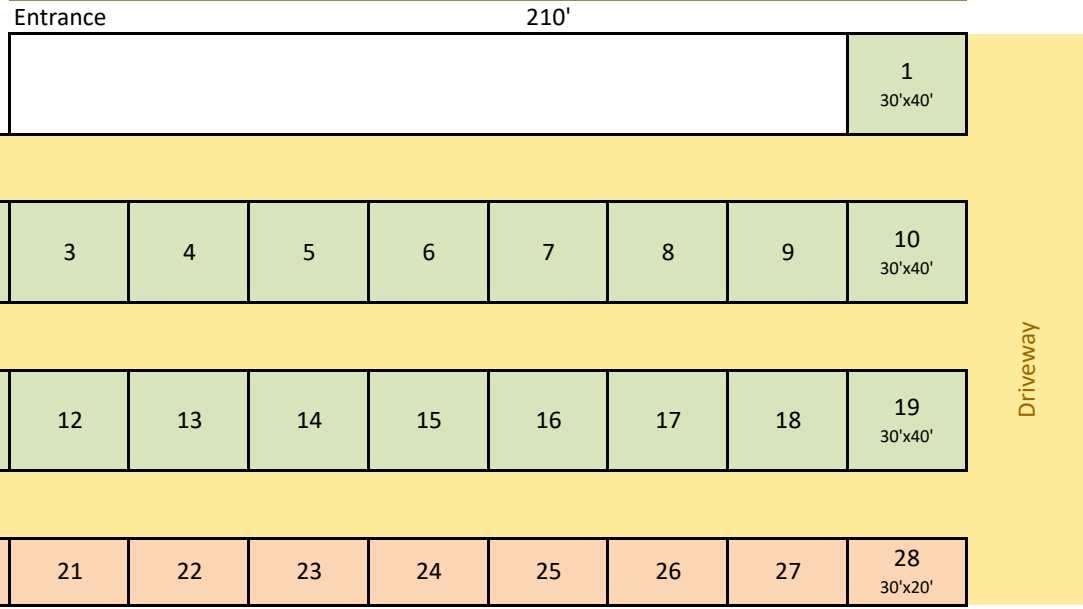

# OUTDOOR EXHIBITS

AG Complex Indoor Exhibits N↑

30'x40' booths on pavement  
30'x20' booths on pavement  
Paved Driveway

Benjamin Avenue  
↔

Guest Entrance

Vendor Parking