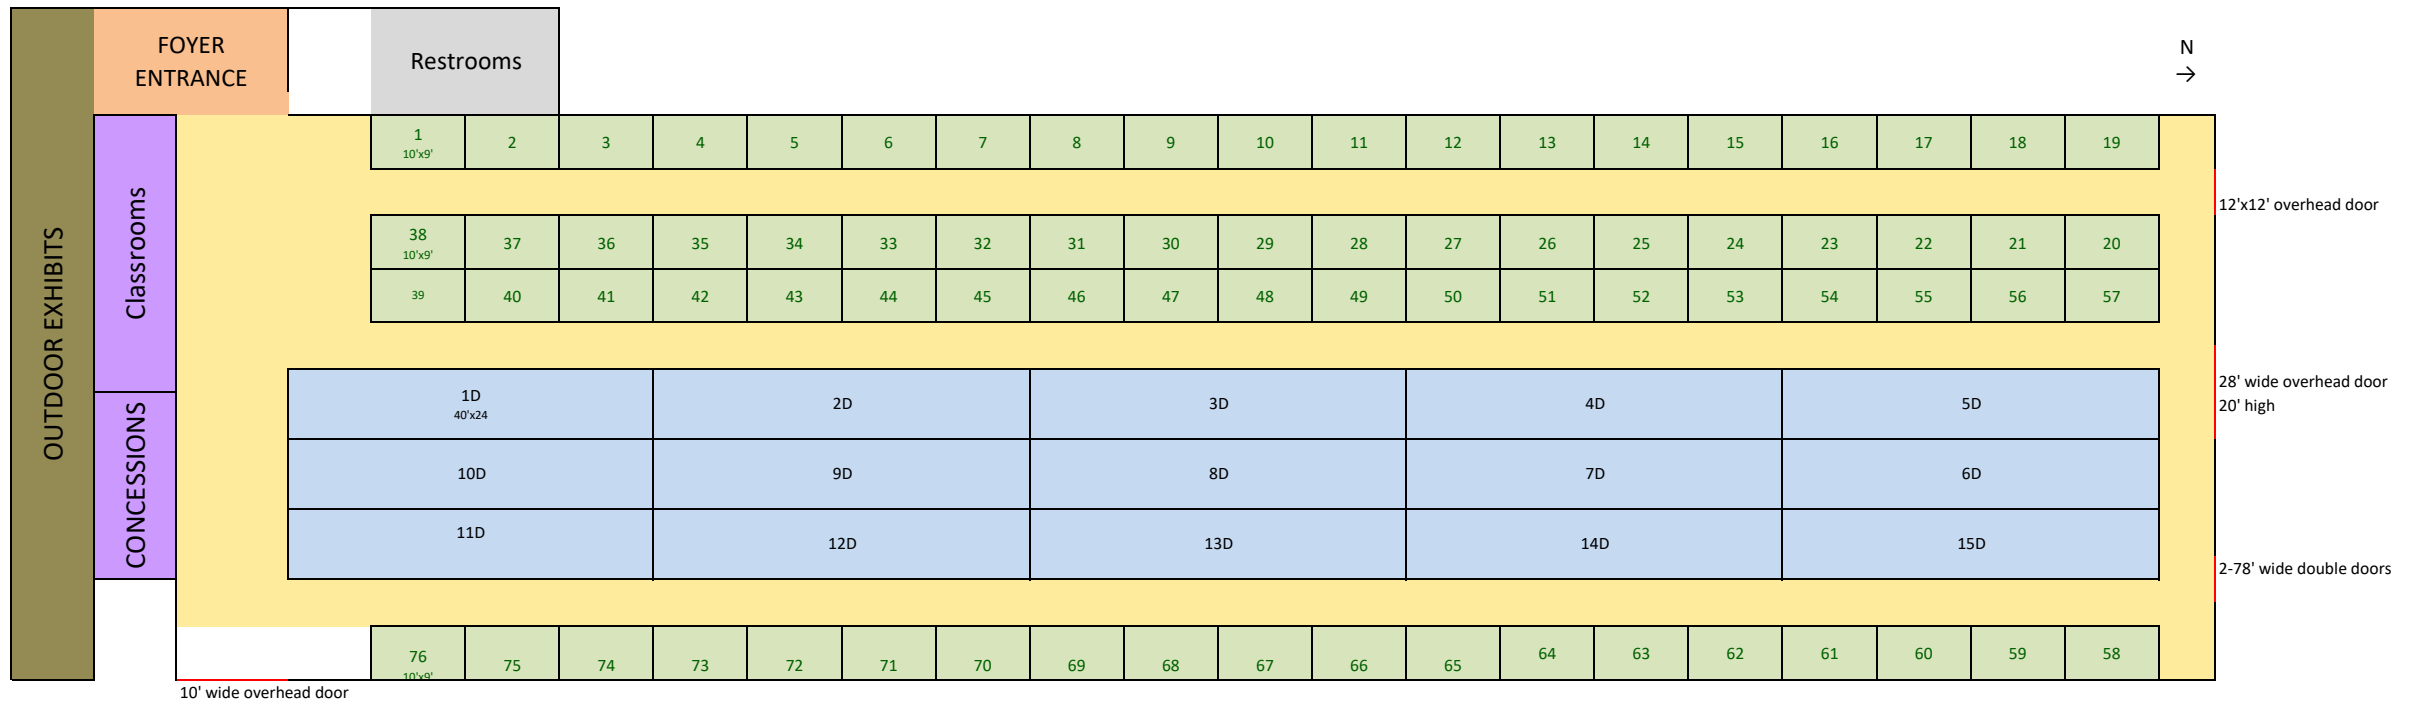

# INDOOR EXHIBITS

10' wide overhead door

- Walk way
- 10'w x 9'd booths
- 40'w x 24'd booths on dirt